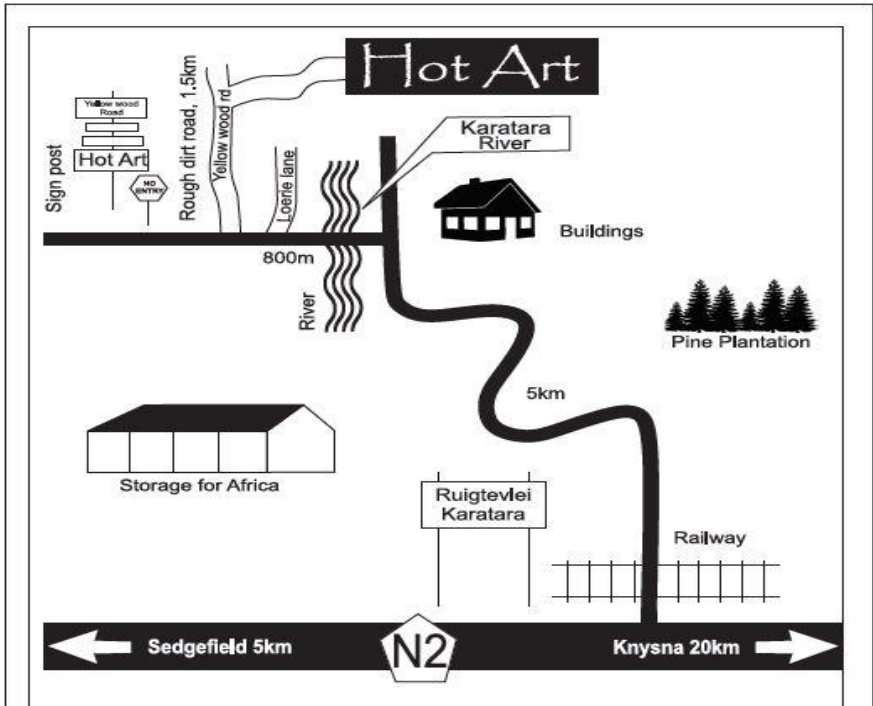

Pipes

S/S Flue 125mm		S/S Sleeve 150mm	
1m Flue.....	R 730	1m Sleeve.....	R 800
1m Damper.....	R 860	0,5m Sleeve.....	R 500
0,5m Flue.....	R 470	Reducer.....	R 290
45° Elbow.....	R 680	Bracket.....	R 380
90° Elbow.....	R 830	Ultimate Cowl.....	R 1,240
Escutcheon Plate.....	R 330	Transport Crate.....	R 640
Cast Iron Ring.....	R 400	End Cap.....	R 190

Visitors are welcome to the studio. Please make an appointment.

From Sedgfield, take the N2 to Knysna, turn left at the Ruigtevlei/Karatara turn off, continue for 3kms and turn left again to Karatara. Go over the little bridge, past Karawater. 500m down the road on the right there is a large dirt road, with a long pole full of wooden signs and “no entry”, turn right here. Continue up the road for 1.5kms, turn right into “Hot Art” carry on down all the way, park under the tree and the studio is on the right hand side. Please be advised the road is very bad, take the road slowly.